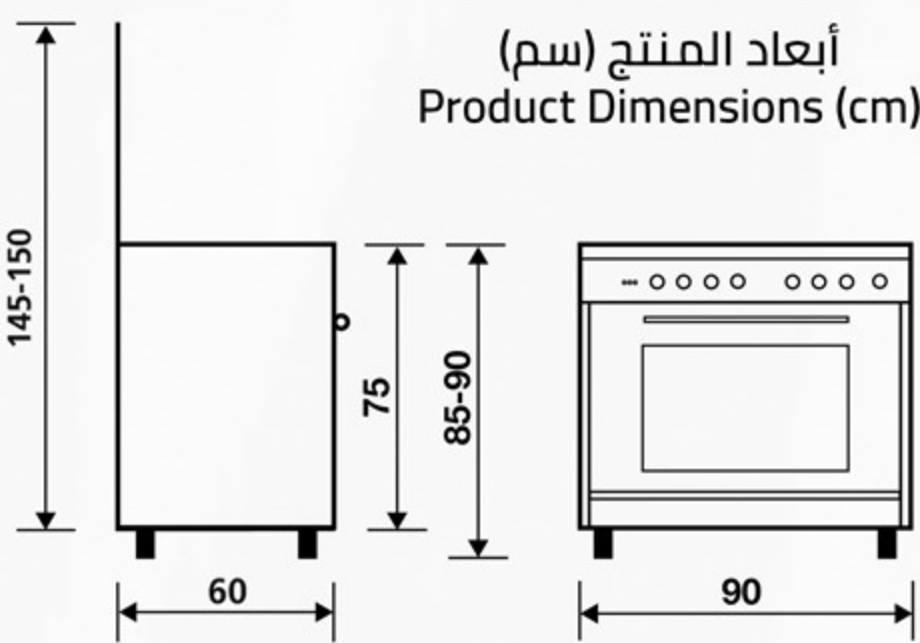

**سطح الطهي**  
Cooktop

5 شعلات غاز  
5 Gas burners

أبعاد التغليف (سم)  
Packing Dimensions (cm)

الوزن الإجمالي (كغ)  
Gross Weight (Kg)

72

الوزن الصافي (كغ)  
Net Weight (Kg)

60

**Crystal lid**

**XXL oven cavity - Extra Wide**

A huge opening with an internal capacity of 122 liters, for baking large pans and cookware, and cooking all your dishes simultaneously on multiple levels.

**Smooth closing oven door**