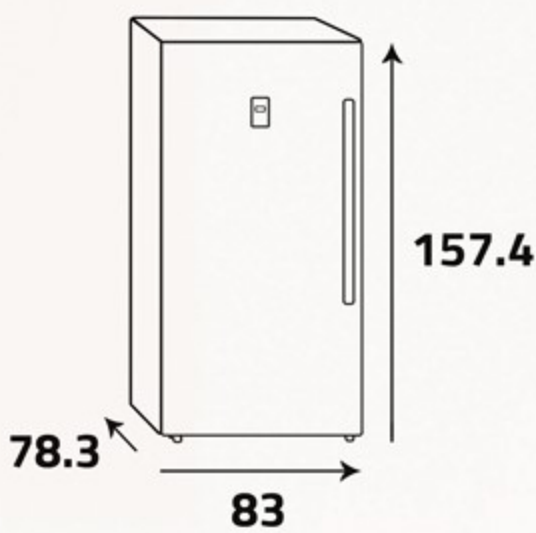

فريزر ... Freezer

3 قدم | 16.8  
CU.FT

لتر | 476  
LITER

اللون ... Color

أستيل ... Steel

inverter  
TECHNOLOGY

إضاءة ساطعة  
LED Lighting

رفوف الفريزر  
Freezer Shelves

Can quickly lower the freezer tempe. and freeze food much faster than usual, and keep all the vitamins and nutrients in the food.

أبعاد التغليف (سم)  
Packing Dimensions (cm)

أبعاد المنتج (سم)  
Product Dimensions (cm)

الوزن الصافي (كغ)  
Net Weight (Kg)

72

الوزن الإجمالي (كغ)  
Gross Weight (Kg)

80

2-In-1 Freezer or Fridge

freezer or fridge, switch between freezer and fridge with a single click to match your storage needs.