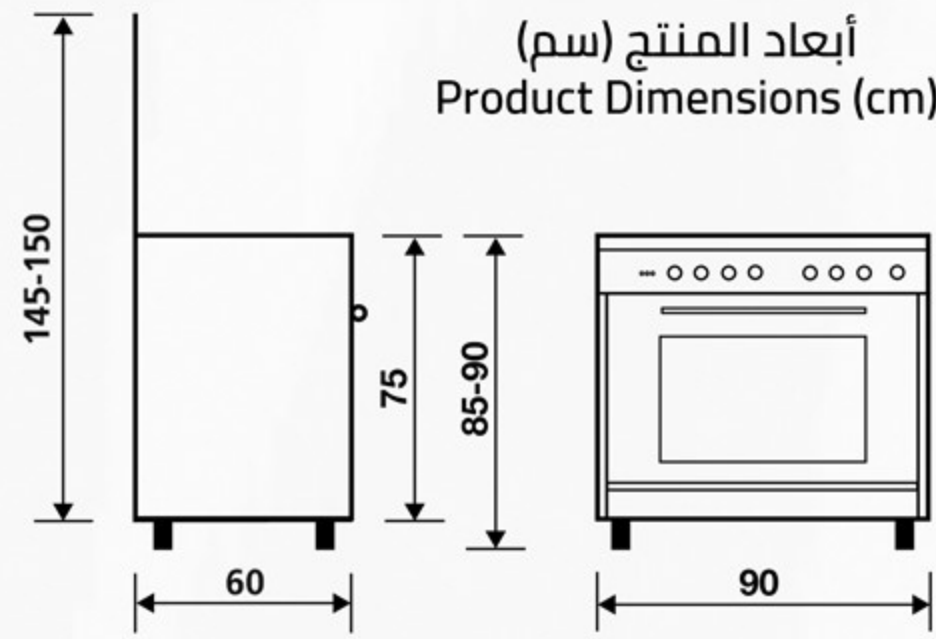

المميزات الأساسية

- أمان تام
- قواعد القدر مطلية
- سهل التنظيف
- مؤقت
- لمسة آمنة (زجاج باب الفرن مزدوج)
- تشغيل الفرن والشواية معاً والباب مغلق
- باب الفرن الداخلي مصنوع بالكامل من الزجاج
- تجويف الفرن محكم الإغلاق
- رفوف جانبية في الفرن مصنوعة من الكروم
- إشعال بلمسة واحدة
- ترموستات في الفرن
- ضوء في الفرن
- سيخ للشواء
- قاعدة قوية
- حجرة تخزين
- الأرجل قابلة للتعديل