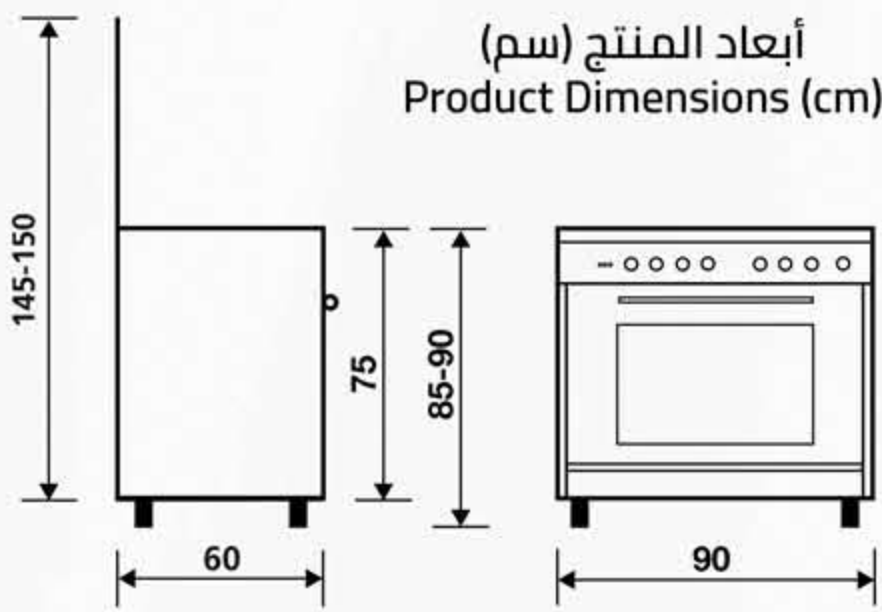

المميزات الأساسية

- أمان تام
- قواعد القدر مطلية
- سهل التنظيف
- مؤقت
- لمسة آمنة (زجاج باب الفرن مزدوج)
- تشغيل الفرن والشواية معاً والباب مغلق
- إشعال ذاتي
- ترموستات في الفرن
- ضوء في الفرن
- سيخ للشواء
- قاعدة قوية
- حجرة تخزين
- الأرجل قابلة للتعديل