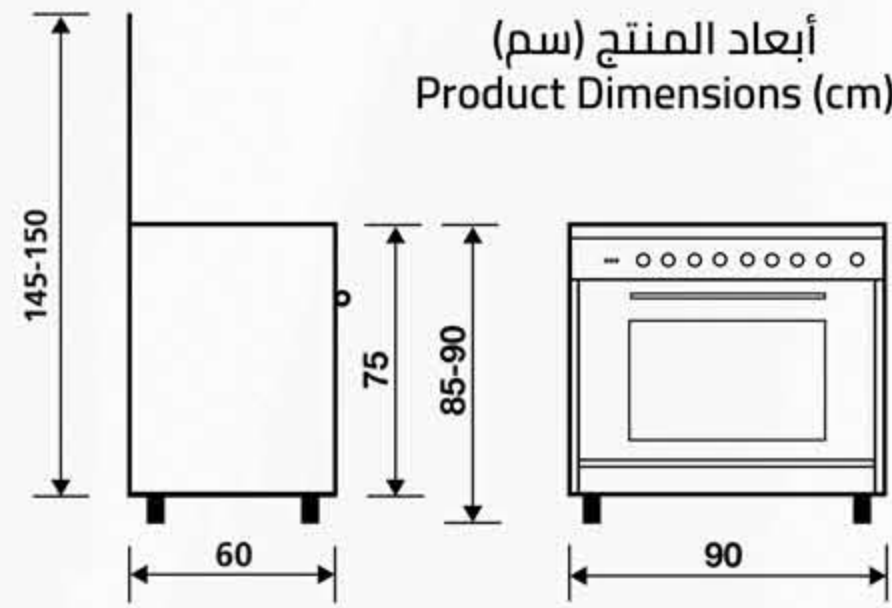

المميزات الأساسية

- أمان تام
- قواعد القدر مطلية
- سهل التنظيف
- مؤقت
- لمسة آمنة (زجاج باب الفرن مزدوج)
- تشغيل الفرن والشواية معاً والباب مغلق
- إشعال ذاتي
- ترموستات في الفرن
- ضوء في الفرن
- سيخ للشواء
- قاعدة قوية
- حجرة تخزين
- الأرجل قابلة للتعديل