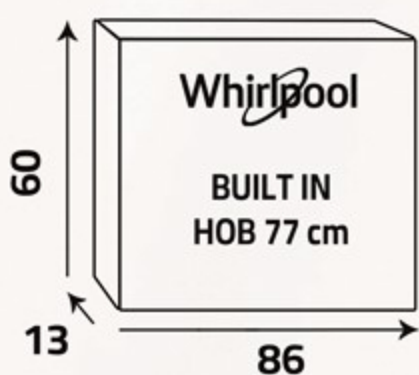

Front Controls

Easily accessible, the controls are conveniently positioned on the front panel of your hob, providing easy cooking experience.

لوحة المفاتيح أمامية
يمكن الوصول إليها بسهولة. تم وضع مفاتيح التحكم بشكل ملائم على اللوحة الأمامية للموقد، مما يوفر تجربة طهي سهلة.

Additional Data

- Hob type (Electric)
- Easy to clean
- No. of burners (4)
- Type of burners (Radiant)
- Ceramic cooktop
- Alarm
- Control panel (Touch)
- Control panel (Front)
- Expandible plates
- Child lock

معلومات إضافية

- نوع الموقد (كهرباء)
- سهل التنظيف
- عدد الشعلات (4)
- نوع الشعلات (متوهجة)
- سطح الطبخ من السيراميك
- منبه
- مفاتيح التحكم (باللمس)
- مفاتيح التحكم (أمامية)
- شعلات قابلة للتمدد
- قفل أمان

أبعاد المنتج (مم)
Product
Dimensions (mm)

أبعاد
التغليف (سم)
Packing
Dimensions (cm)

الوزن الإجمالي (كغ)
Gross Weight (Kg)

13

الوزن الصافي (كغ)
Net Weight (Kg)

12