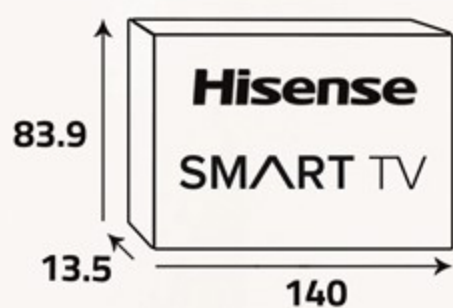

NETFLIX

You Tube prime video

SMART TV

بوابة
Inch | 55"

Additional Data

- Native contrast ratio (4000:1)
- Resolution (3840x2160)
- LED type:DLED (Backlight)
- Sleep timer
- Program lock
- Favourite channels list
- HDMI input (3)
- USB ports (2)
- Voltage (100 - 240V)
- Frequency (50 - 60Hz)

أبعاد المنتج (سم)
Product Dimensions (cm)

أبعاد التغليف (سم)
Packing Dimensions (cm)

الوزن الإجمالي (كغ)
Gross Weight (Kg)

16.5

الوزن الصافي (كغ)
Net Weight (Kg)

11

Hisense Smart TVs run their own operating system called VIDAA. It is designed to make interacting with your TV faster and more responsive while adding exciting new features and enabling internet connectivity.