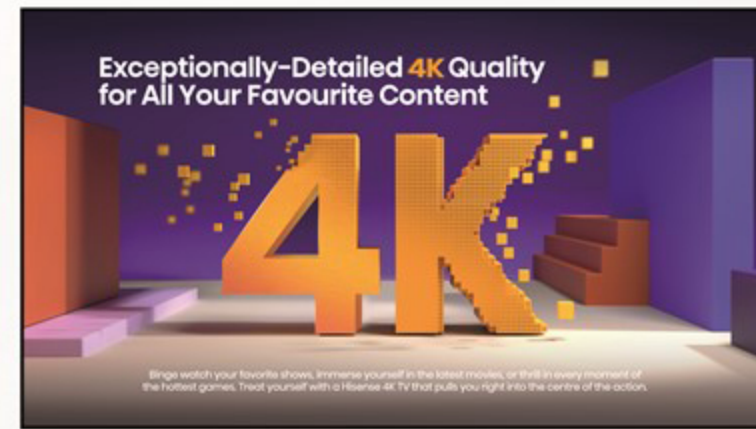

شاشات (LED)

4K HDR
3840x2160

صورة أكثر واقعية تغطي مجموعة أوسع من الألوان

More realistic image that covers a wider selection of colours

SMART TV
POWERED BY VIDAA

x2 USB Media x3 HDMI LED Backlight

Dolby VISION

أبعاد المنتج (سم)
Product Dimensions (cm)

أبعاد التغليف (سم)
Packing Dimensions (cm)

الوزن الإجمالي (كغ)
Gross Weight (Kg)

16.5

الوزن الصافي (كغ)
Net Weight (Kg)

11

Hisense Smart TVs run their own operating system called VIDAA. It is designed to make interacting with your TV faster and more responsive while adding exciting new features and enabling internet connectivity.

4K picture quality at 4 times higher resolution than FHD TVs. Binge watch your favorite shows, enjoy yourself in the latest movies, or games. Treat yourself with a Hisense 4K TV that pulls you right into the centre of the action.