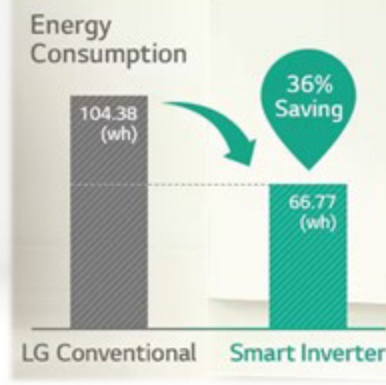

Auto Restart

When a washing machine is turned off due to power failure, it will restart automatically from the position it stopped.