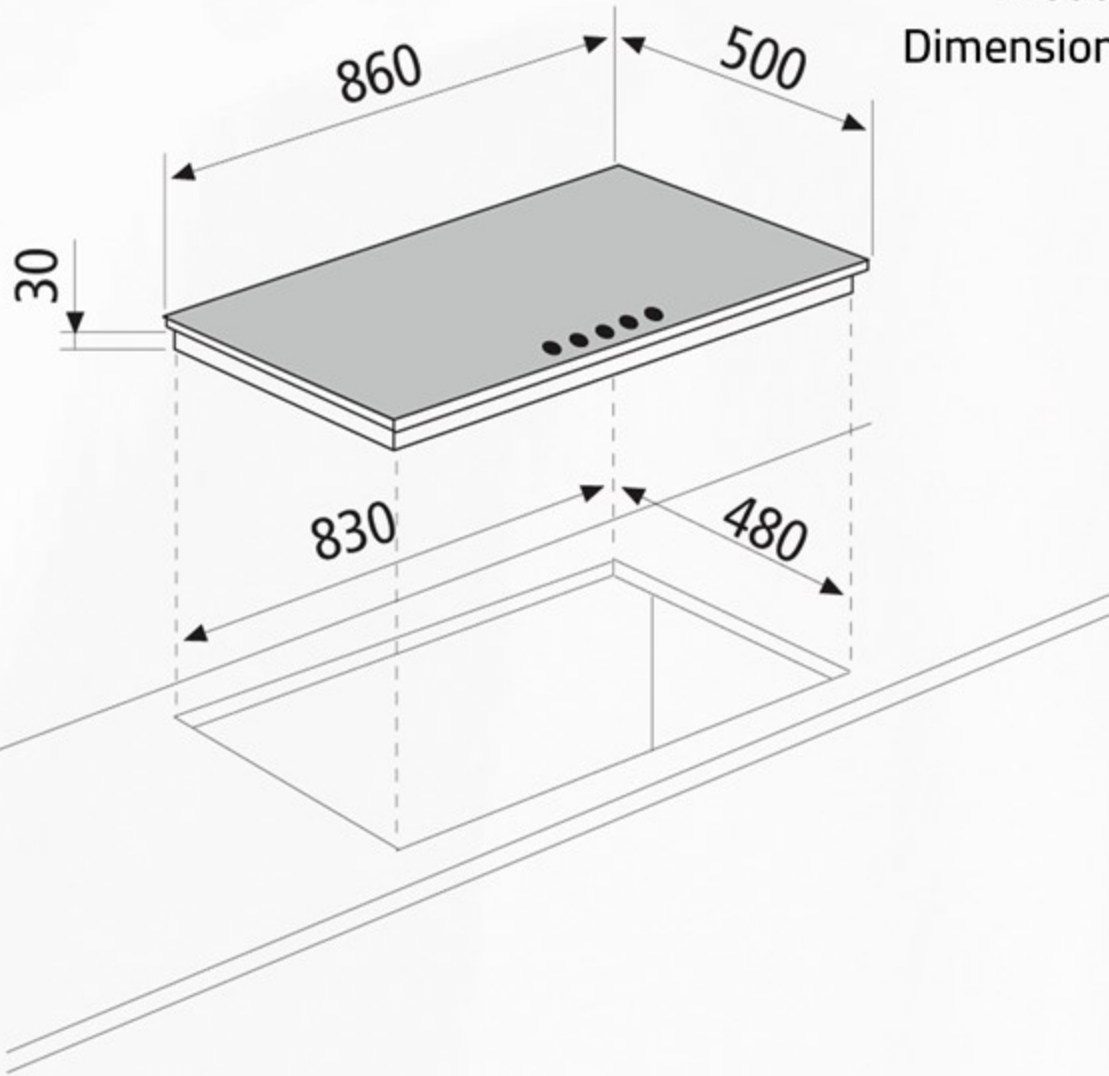

أبعاد
التغليف (سم)
Packing
Dimensions (cm)

الوزن الإجمالي (كغ)
Gross Weight (Kg)

16

الوزن الصافي (كغ)
Net Weight (Kg)

14.4

Additional Data

- Gas hob (86) cm
- (5) Gas burners
- Crown burner (3.3 - 3.8) KW
- Front controls
- Flame failure device (FFD)
- Total power: (11.3) KW
- One-hand electronic ignition
- Cast iron pan supports