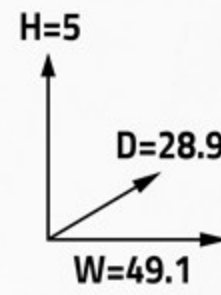

تصميم مبتكر لأفضل
تجربة طهي احترافية
Innovative design for
ultimate professional
cooking experience.

تعمل على جميع المواقد بما في ذلك مواقد الحث الحراري.
Work on all stovetops, including induction

- The classic grill pan with diameter of 28 cm, from KitchenAid is meets all needs of the most cooking enthusiasts.
- It is ideal for grilling all kinds of meat, fish or seafood.
- A ceramic non-stick coating without PFAS provides easy food release and fast clean-up.
- After use, the pan can be placed in the dishwasher and they are quickly clean for use again.

أبعاد
المنتج (سم)
Product
Dimensions (cm)

الوزن الصافي (كغ)
Net Weight (Kg)