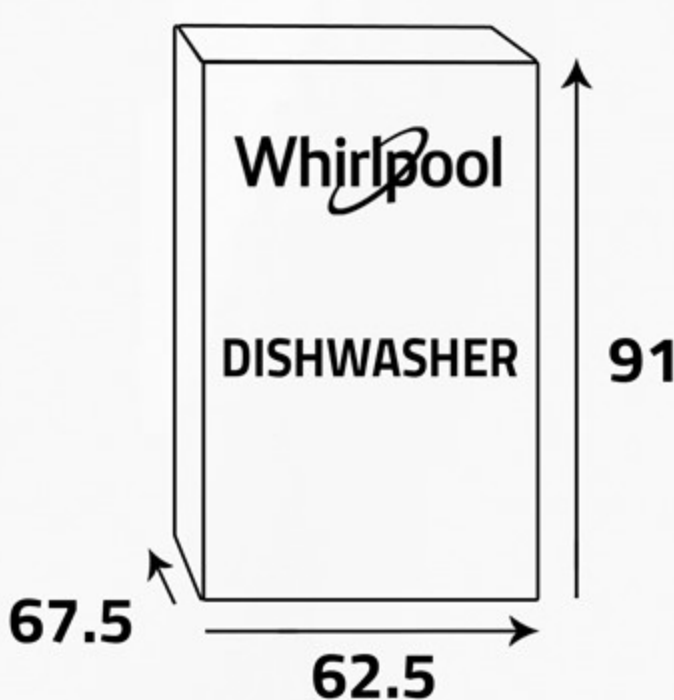

مميزات إضافية

1. 1 - تنظيف أوتوماتيكي للفلتر
2. 2 - رف علوي قابل للتعديل
3. 3 - تحكم إلكتروني
4. 4 - مؤشر لإضافة الملح
5. 5 - مؤشر لإضافة مساعد الشطف
6. 6 - شاشة عرض رقمية
7. 7 - منخفض الضجيج (43 ديسبل)
8. 8 - قفل حماية
9. 9 - عدد الرفوف (3)
10. 10 - وظيفة تأخير بدأ التشغيل

أبعاد التغليف (سم)
Packing Dimensions (cm)