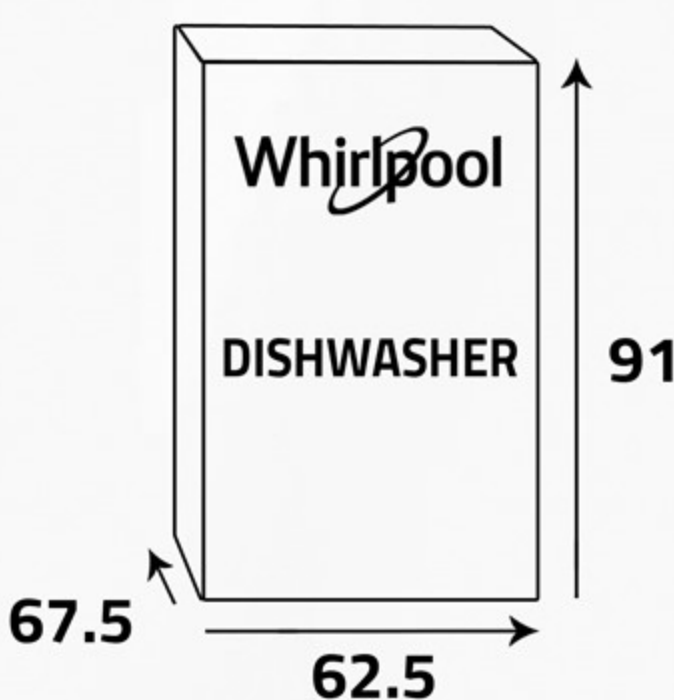

مميزات إضافية

1. 1 - تنظيف أوتوماتيكي للفيلتر
2. 2 - رف علوي قابل للتعديل
3. 3 - تحكم إلكتروني
4. 4 - مؤشر لإضافة الملح
5. 5 - مؤشر لإضافة مساعد الشطف
6. 6 - شاشة عرض رقمية
7. 7 - منخفض الضجيج (43 ديسبل)
8. 8 - قفل حماية
9. 9 - عدد الرفوف (3)
10. 10 - وظيفة تأخير بدأ التشغيل

أبعاد التغليف (سم)
Packing Dimensions (cm)