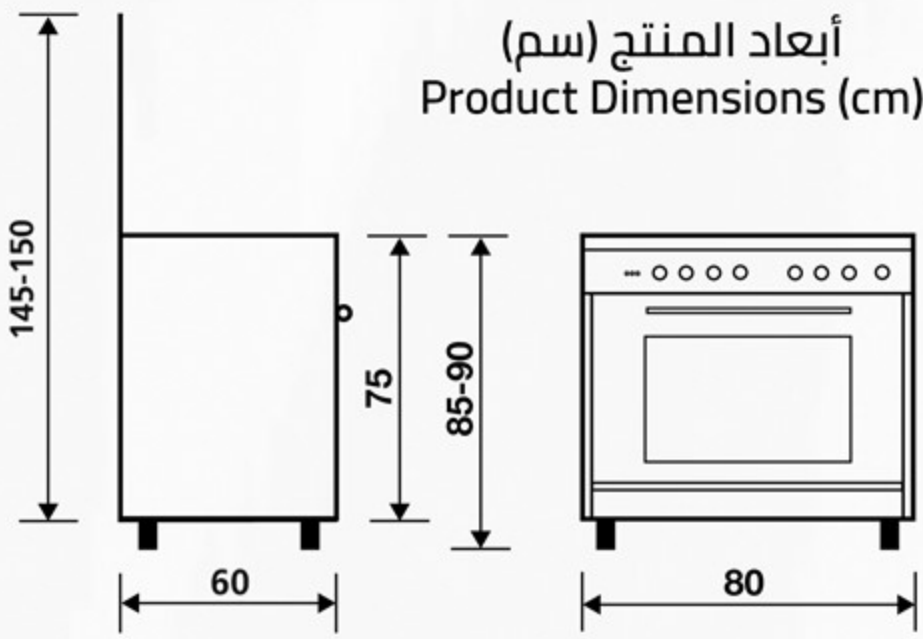

المميزات الأساسية

- أمان تام
- قواعد القدور مطلية
- سهل التنظيف
- مؤقت
- لمسة آمنة (زجاج باب الفرن مزدوج)
- تشغيل الفرن والشواية معاً والباب مغلق
- إشعال ذاتي
- ترموستات في الفرن
- ضوء في الفرن
- سيخ للشواء
- قاعدة قوية
- حجرة تخزين
- الأرجل قابلة للتعديل