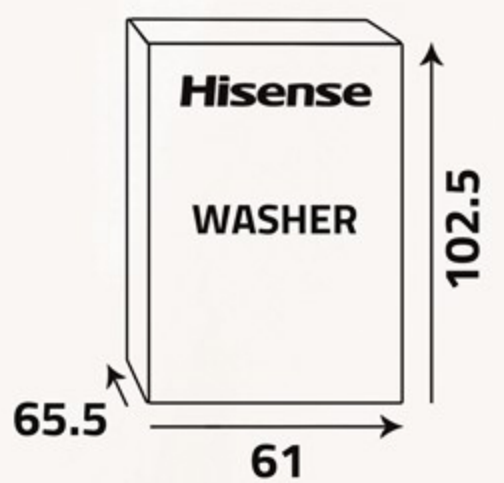

الوزن الإجمالي (كغ)
Gross Weight (Kg)

Tub Clean

Allows you to keep your washer in the best condition by giving it a deep clean.