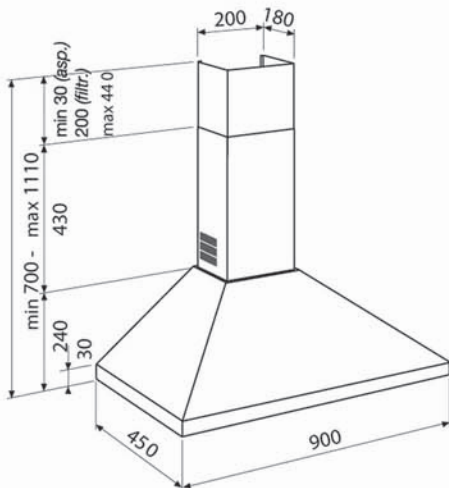

GHP940IX

Chimney Hood 90 cm
3 speeds
2x28W halogen lamp
Metallic grease filter
Carbon filters
Suction power of 420 m³/h
Int. & Ext. filtration
Voltage (220 – 240v)
Frequency (60 Hz)

شفاط هرمي 90 سم
سرعات (3)
لمبة إضاءة (2)
فلتر المنيوم
فلتر كربون
قوة سحب 420 م³/س
فلتر داخلية وخارجية
كهرباء (240 – 220) فولت
التردد (60) هرتز

GHP940IX
St. steel