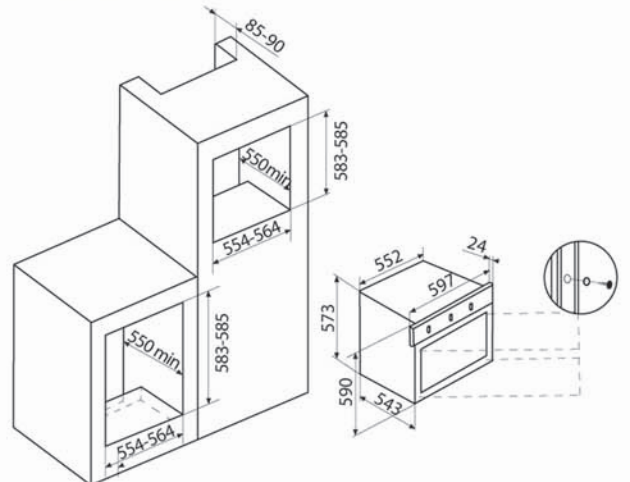

GFP93IX

Electric oven (60) cm.
Multifunction (9) fn.
Electronic timer
Capacity (64) lt.
Tangential cooling fan
Heat distribution fan
chromed racks
2 shelves position
Triple glass cold door
Pop-out metal knobs
Titanium enameled cavity
Removable inner glass door
Voltage (220 – 240v)
Frequency (60 Hz)

فرن كهرباء 60سم
متعدد الوظائف (9)
مؤقت الكتروني
السعة 64 لتر
مروحة تبريد
مروحة توزيع حرارة
رفوف مطلية كروم
عدد (2) درج
زجاج ثلاثي
مفاتيح مخفية
طلاء تيتانيوم
زجاج قابل للفتح
كهرباء (240 – 220) فولت
التردد (60) هرتز

Functions: 9

GFP93IX
Black glass / St. steel frame