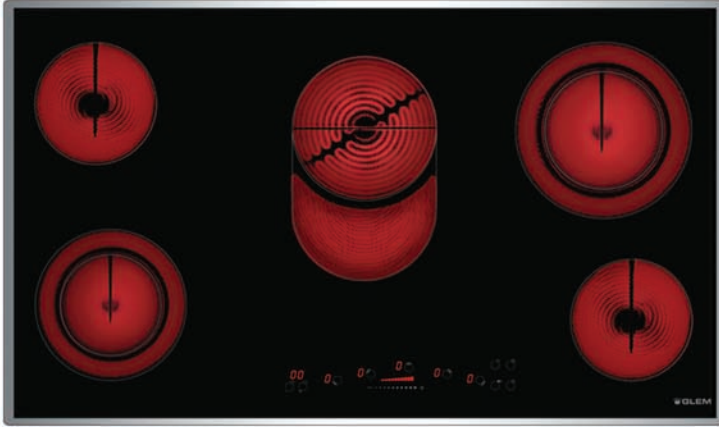

## GTH96SIX

Ceramic hob 90 cm  
5 high-light zones  
2 dual zone  
1 extensible hotplates  
Total power: 8.500 W  
9 power levels  
Slider Touch controls  
Timer  
Child safety lock  
Residual heat indicator  
Overflow safety device  
Automatic stop  
Voltage (220 – 240v)  
Frequency (60 Hz)