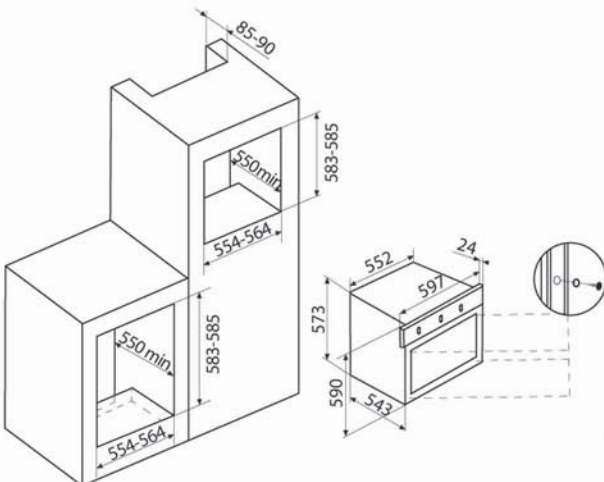

FE52XF

Electric oven (60) cm.
Multifunction (5) fn.
Timer 120' end of cooking
Capacity (60) lt.
Tangential cooling fan
Heat distribution fan
Titanium enameled cavity
Removable inner glass door
Voltage (220 – 240v)
Frequency (60 Hz)

فرن كهرباء 60 سم
متعدد الوظائف (5)
مؤقت (120) د
السعة (60) لتر
مروحة تبريد
مروحة توزيع حرارة
طلاء تيتانيوم
زجاج قابل للفتح
كهرباء (240 – 220) فولت
التردد (60) هرتز

Functions: 5

FE52XF
St. steel