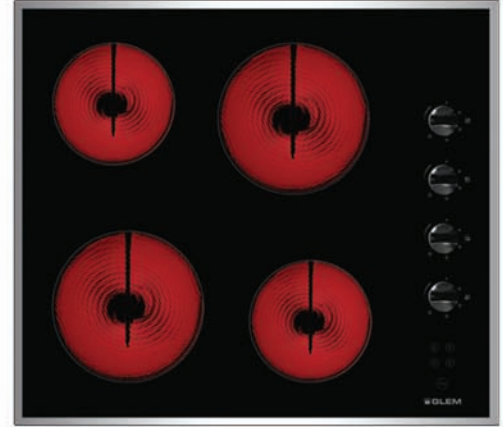

GTH96SIX

Ceramic hob 90 cm
5 high-light zones
2 dual zone
1 extensible hotplates
Total power: 8.500 W
9 power levels
Slider Touch controls
Timer
Child safety lock
Residual heat indicator
Overflow safety device
Automatic stop
Voltage (220 – 240v)
Frequency (60 Hz)

سطح سيراميك 90 سم
عيون عالية الحرارة (5)
عين مزدوجة (2)
عين ممتددة (1)
القوة (8.500) وات
مستويات الحرارة (9)
تحكم لمس
مؤقت الكتروني
أمان حماية للاطفال
مؤشر حرارة
أمان ضد السوائل
إيقاف أتوماتيكي
كهرباء (240 – 220) فولت
التردد (60) هرتز

GTH64KIX

Ceramic hob 60 cm
4 high-light zones
Total power: 6.000 W
6 power levels
Side controls
Residual heat indicator
Voltage (220 – 240v)
Frequency (60 Hz)

سطح سيراميك 60 سم
عيون عالية الحرارة (4)
القوة (6.000) وات
مستويات الحرارة (6)
تحكم جانبي
مؤشر حرارة
كهرباء (240 – 220) فولت
التردد (60) هرتز

GTH96SIX
St. steel frame / Black

GTH64KIX
St. steel frame / Black