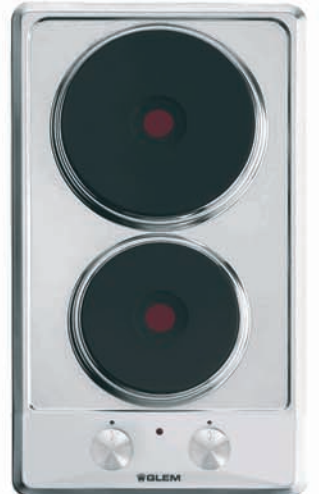

P3FNHI

30 cm wide – Domino electric
2 hot plates
Total power: 3.500 W
Power on indicator