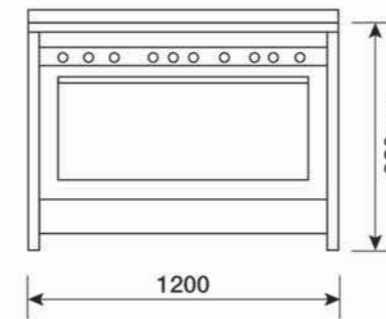

60x120

Magnifica

١٢٠x٦٠

ماجنيكا

Dimensions (mm)

الأبعاد (مم)

Performance and features

- Cast iron pan supports
- Easy cooktop cleaning
- One-hand electronic ignition for cooktop oven and grill burners
- Mechanical minute minder
- Double oven light
- Gas oven thermostat
- Tangential cooling fan
- Smooth cavity with chrome racks
- Continuous sides
- Storage compartment

Safety

Safety valves for cooktop, oven and grill burners

Details

- Stoptop glass
- Largest gas oven
- Simultaneous operation of oven and grill with closed door
- Double turbo fan
- (3) high power burners
- Stainless steel oven tray
- Full glass oven door
- Triple glass oven door
- Easy to clean titanium enamelled oven cavity

الأداء والمميزات

- قواعد القدور من زهر الحديد
- سطح الطهي سهل التنظيف
- إشعال الكتروني بلمسة واحدة لشعلات سطح الطهي ، الفرن ، والشواية
- مؤقت دقائق
- ضوئين في الفرن
- ترموستات في الفرن
- مروحة تبريد
- تجويف الفرن ناعم الملمس ويحتوي على رفوف من الكروم
- جوانب الفرن قطعة كاملة
- حجرة تخزين

الأمان

صمامات أمان في شعلات سطح الطهي ، الفرن ، والشواية

التفاصيل

- زجاج الستوبسول (هو زجاج مصقول ومقاوم للحرارة)
- فرن غاز كبير
- إمكانية تشغيل الفرن والشواية في نفس الوقت
- وباب الفرن مغلق
- مروحتين عالية السرعة
- (٣) شعلات ذات طاقة عالية
- صينية الفرن مصنوعة من الأستانلس استيل
- باب الفرن مصنوع من الزجاج بالكامل
- زجاج باب الفرن ثلاثي
- تجويف الفرن مطلي بمادة التيتانيوم سهل التنظيف

MGW626RR

St. steel-Black knobs . استيل . مفاتيح سوداء

الفرن

فرن غاز متعدد الوظائف مزود بمروحتين شواية غاز سيخ للشواء السعة: ١٤٠ لتر

OVEN

Multifunction gas oven with double fan
Gas grill
Turnspit
Capacity: 140 lt

Functions

الوظائف