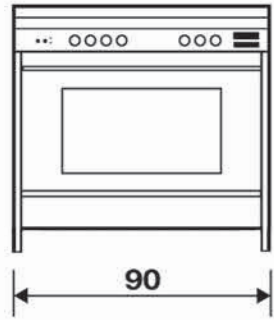

٥ شعلات غاز
5 gas burners

Dimensions (cm)

الأبعاد (سم)